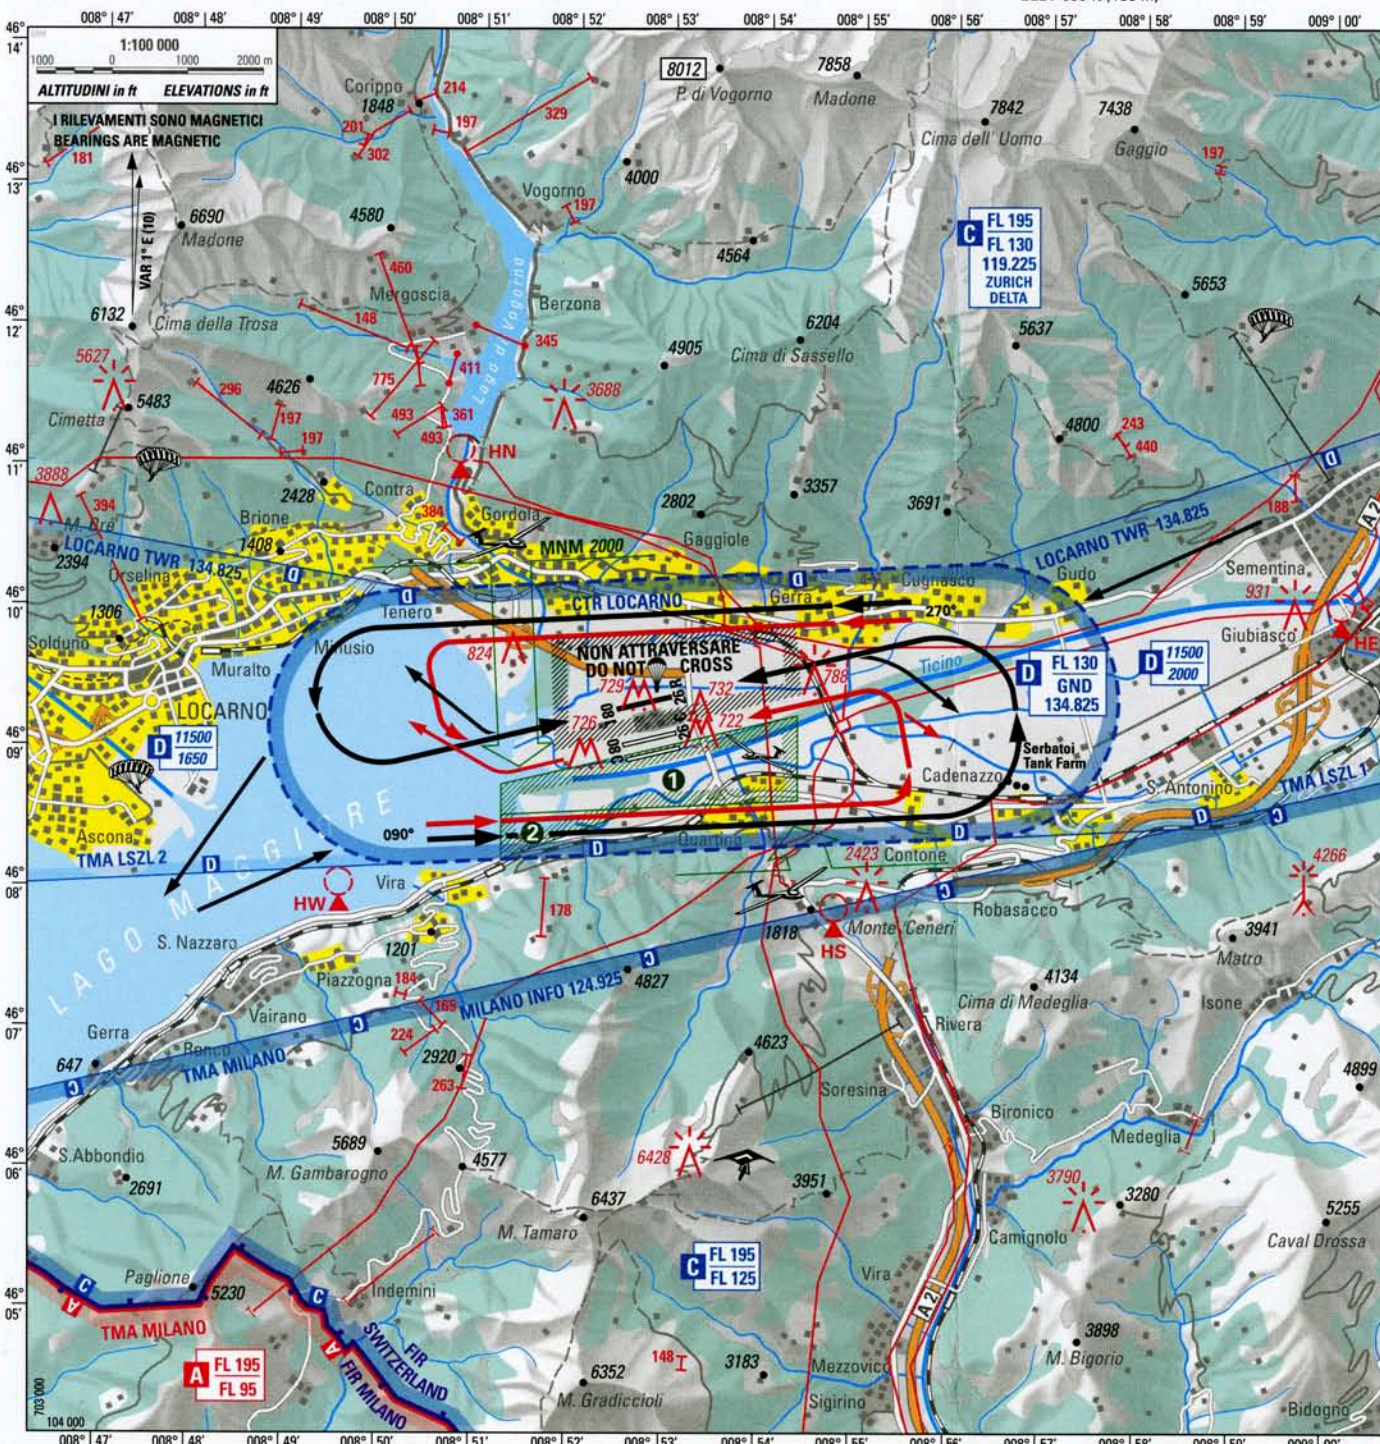

CARTA D'AVVICINAMENTO A VISTA  
VISUAL APPROACH CHART

**LOCARNO**  
CIV/MILLSZL

ELEV 650 ft (198 m)

ATIS	133.45	
TWR/AD	134.825	HX
GND	121.7	HX

- Area sensibile al rumore  
Noise sensitive areas
- ACFT con carrello fisso:  
Fixed LDG gear ACFT:  
RWY 08 2000  
RWY 26 2000
- ACFT con carrello retrattile:  
Retractable LDG gear ACFT:  
RWY 08 3000  
RWY 26 3000
- Attenzione:**  
Traffico su piste e circuiti paralleli
- Caution:**  
Traffic on PARL RWY and circuits
- TMA MILTEMPO: ACT → NOTAM and DABS

COR: Glider sector, OBST, new airspace depiction, new layout